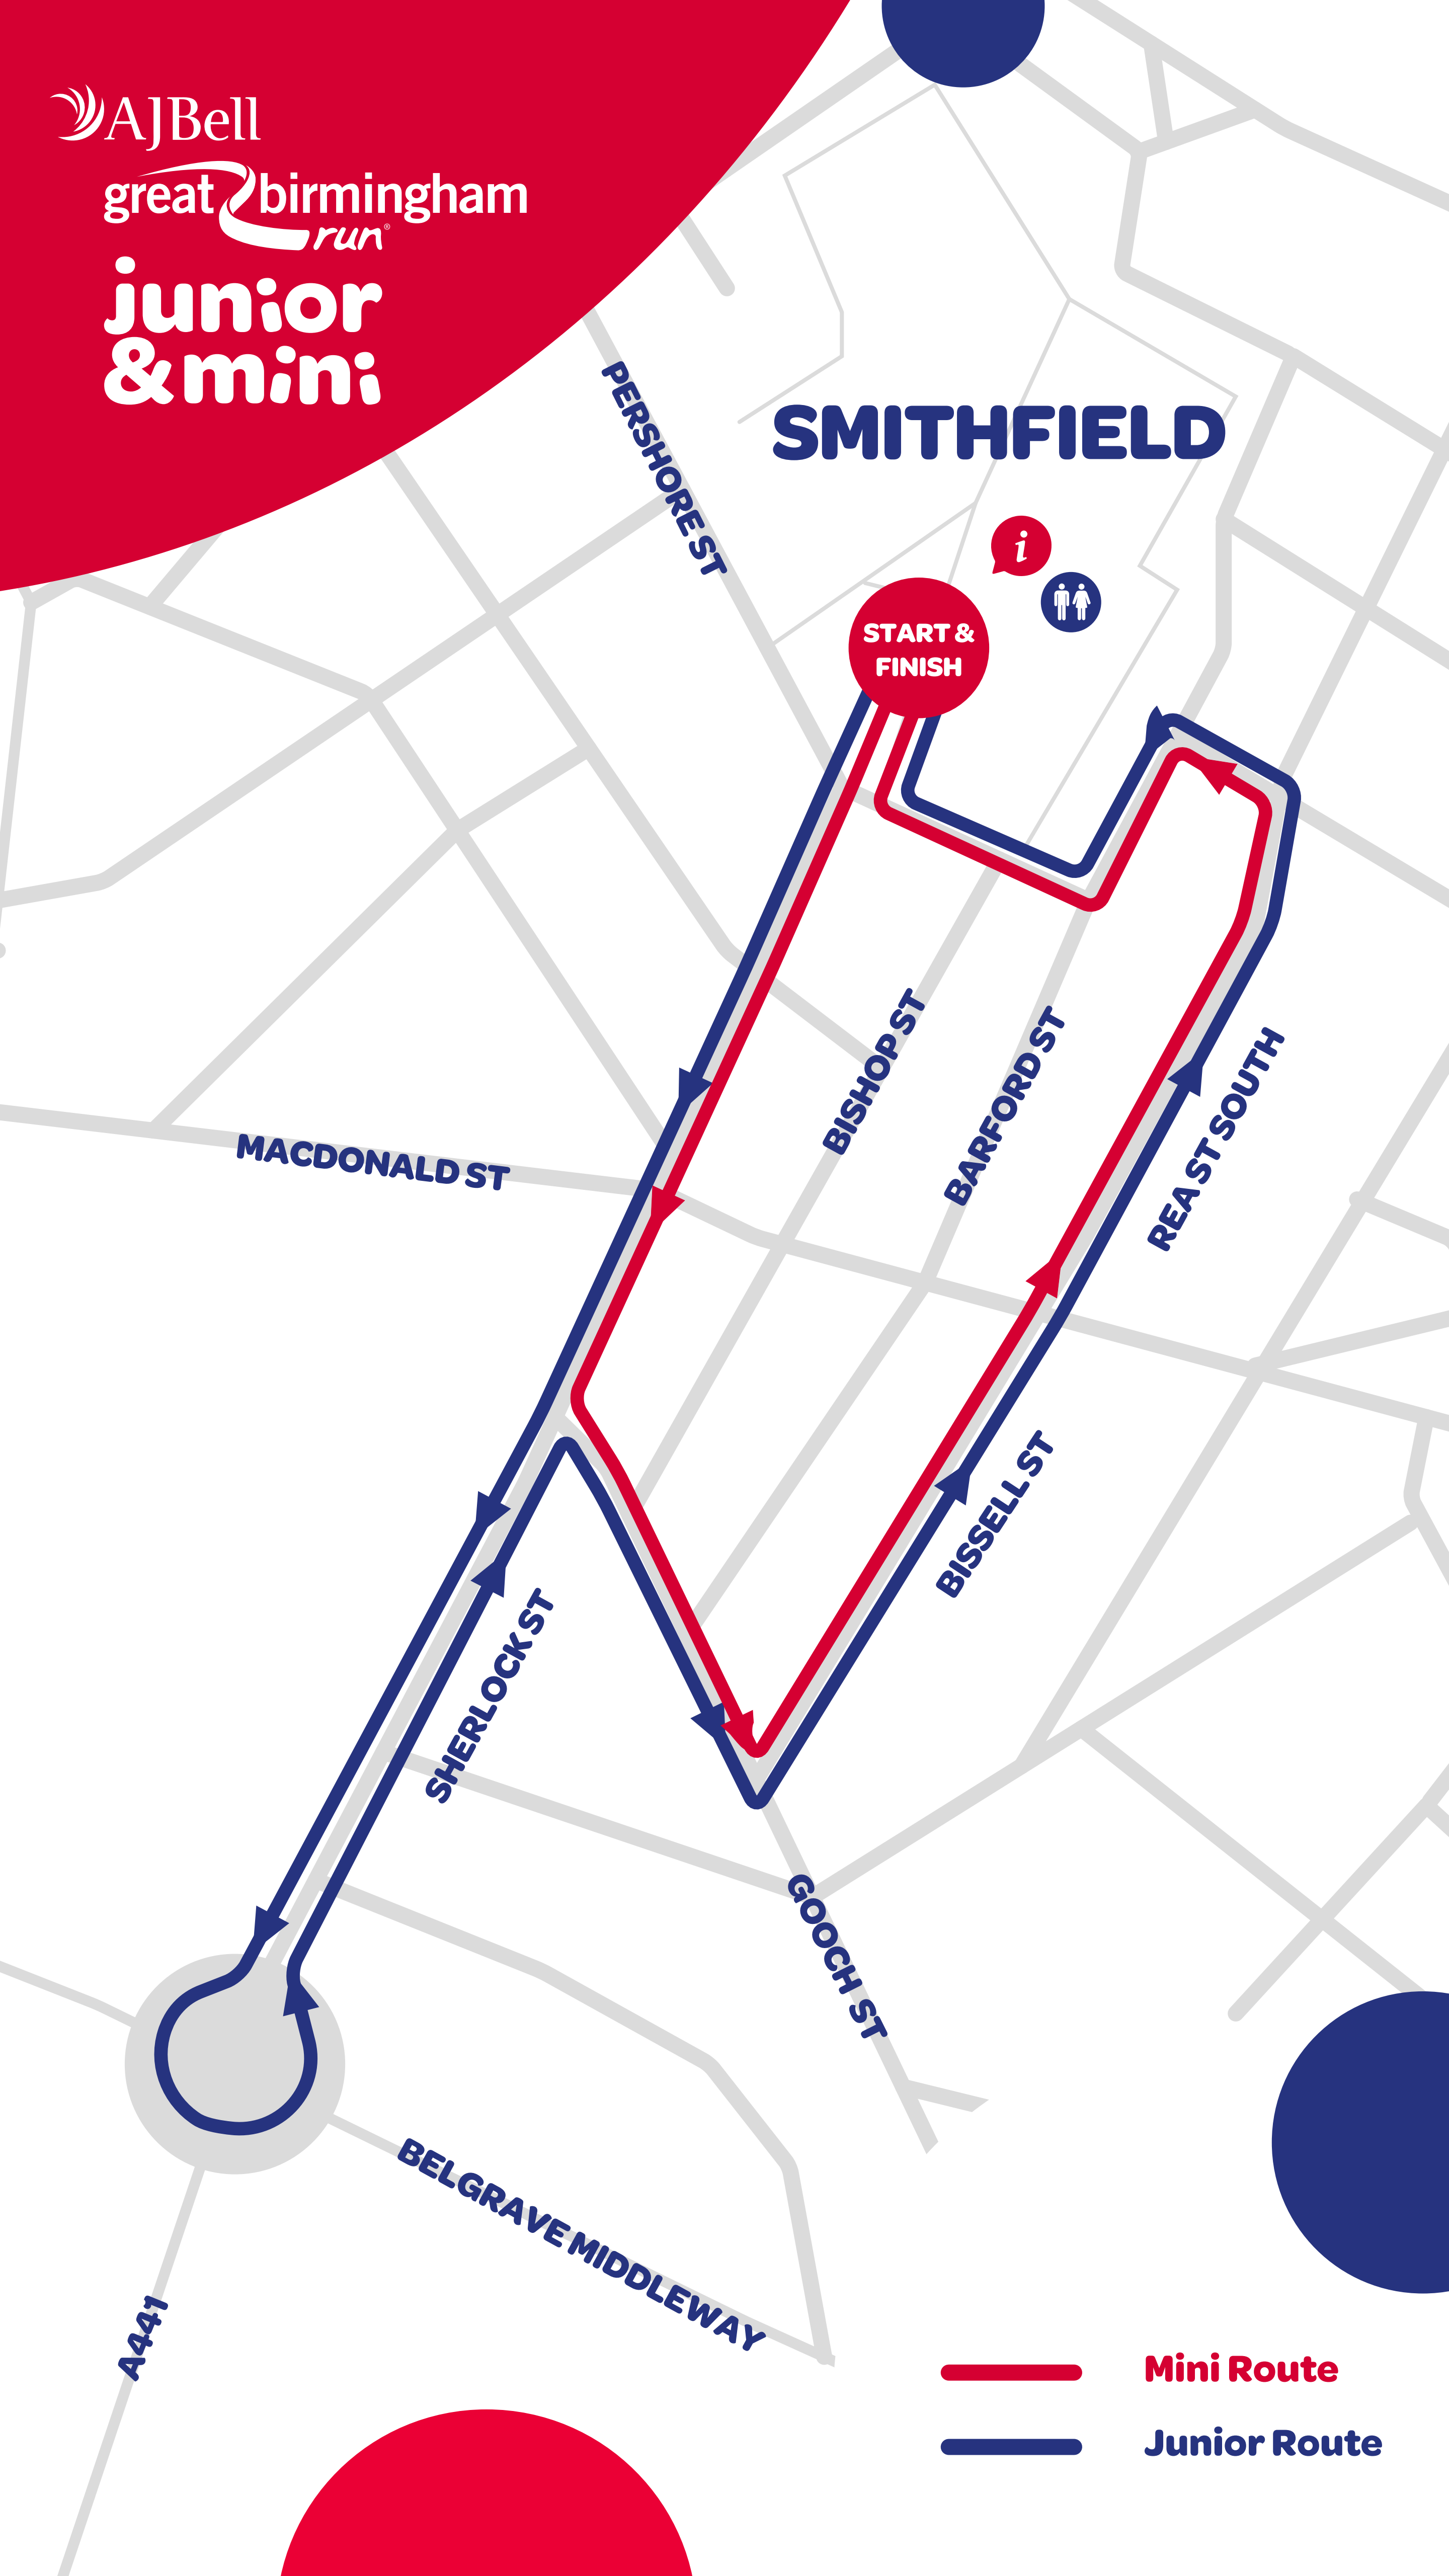

AJBell

great birmingham run

junior & mini

SMITHFIELD

START & FINISH

MACDONALD ST

SHERLOCK ST

GOOCH ST

BELGRAVE MIDDLEWAY

PERSHORE ST

BISHOP ST

BARFORD ST

REA ST SOUTH

BISSELL ST

Mini Route

Junior Route