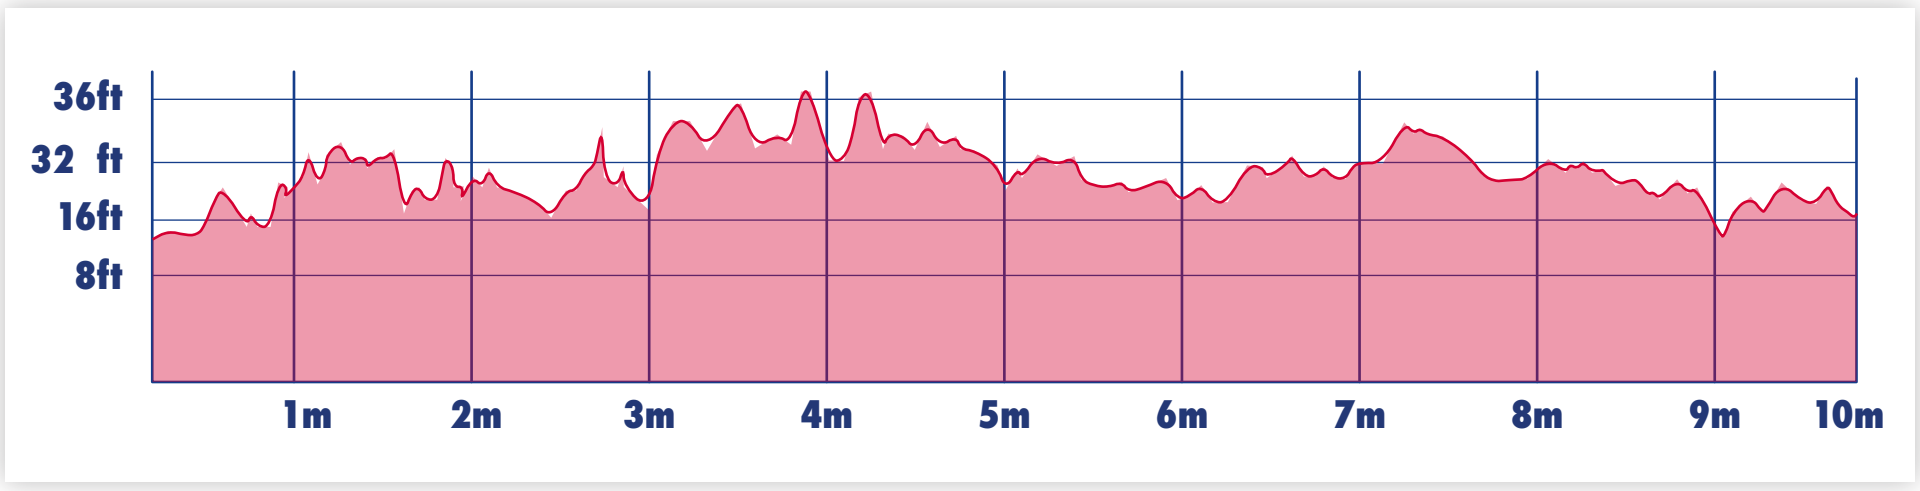

HM Naval Base

Portsmouth Historic Dockyard

**PORTSEA**

Portsmouth & Southsea Train Station

Fratton Train Station

**KEY**

- MEDICAL POINT
- TRAIN STATIONS
- MILE MARKER

Portsmouth Harbour

**SOUTHSEA**

Canoe Lake

Victoria Rd North

Victoria Rd South

Waverley Road

South Parade

Fawcett Road

B2154

4

5

6

2

Victoria Rd