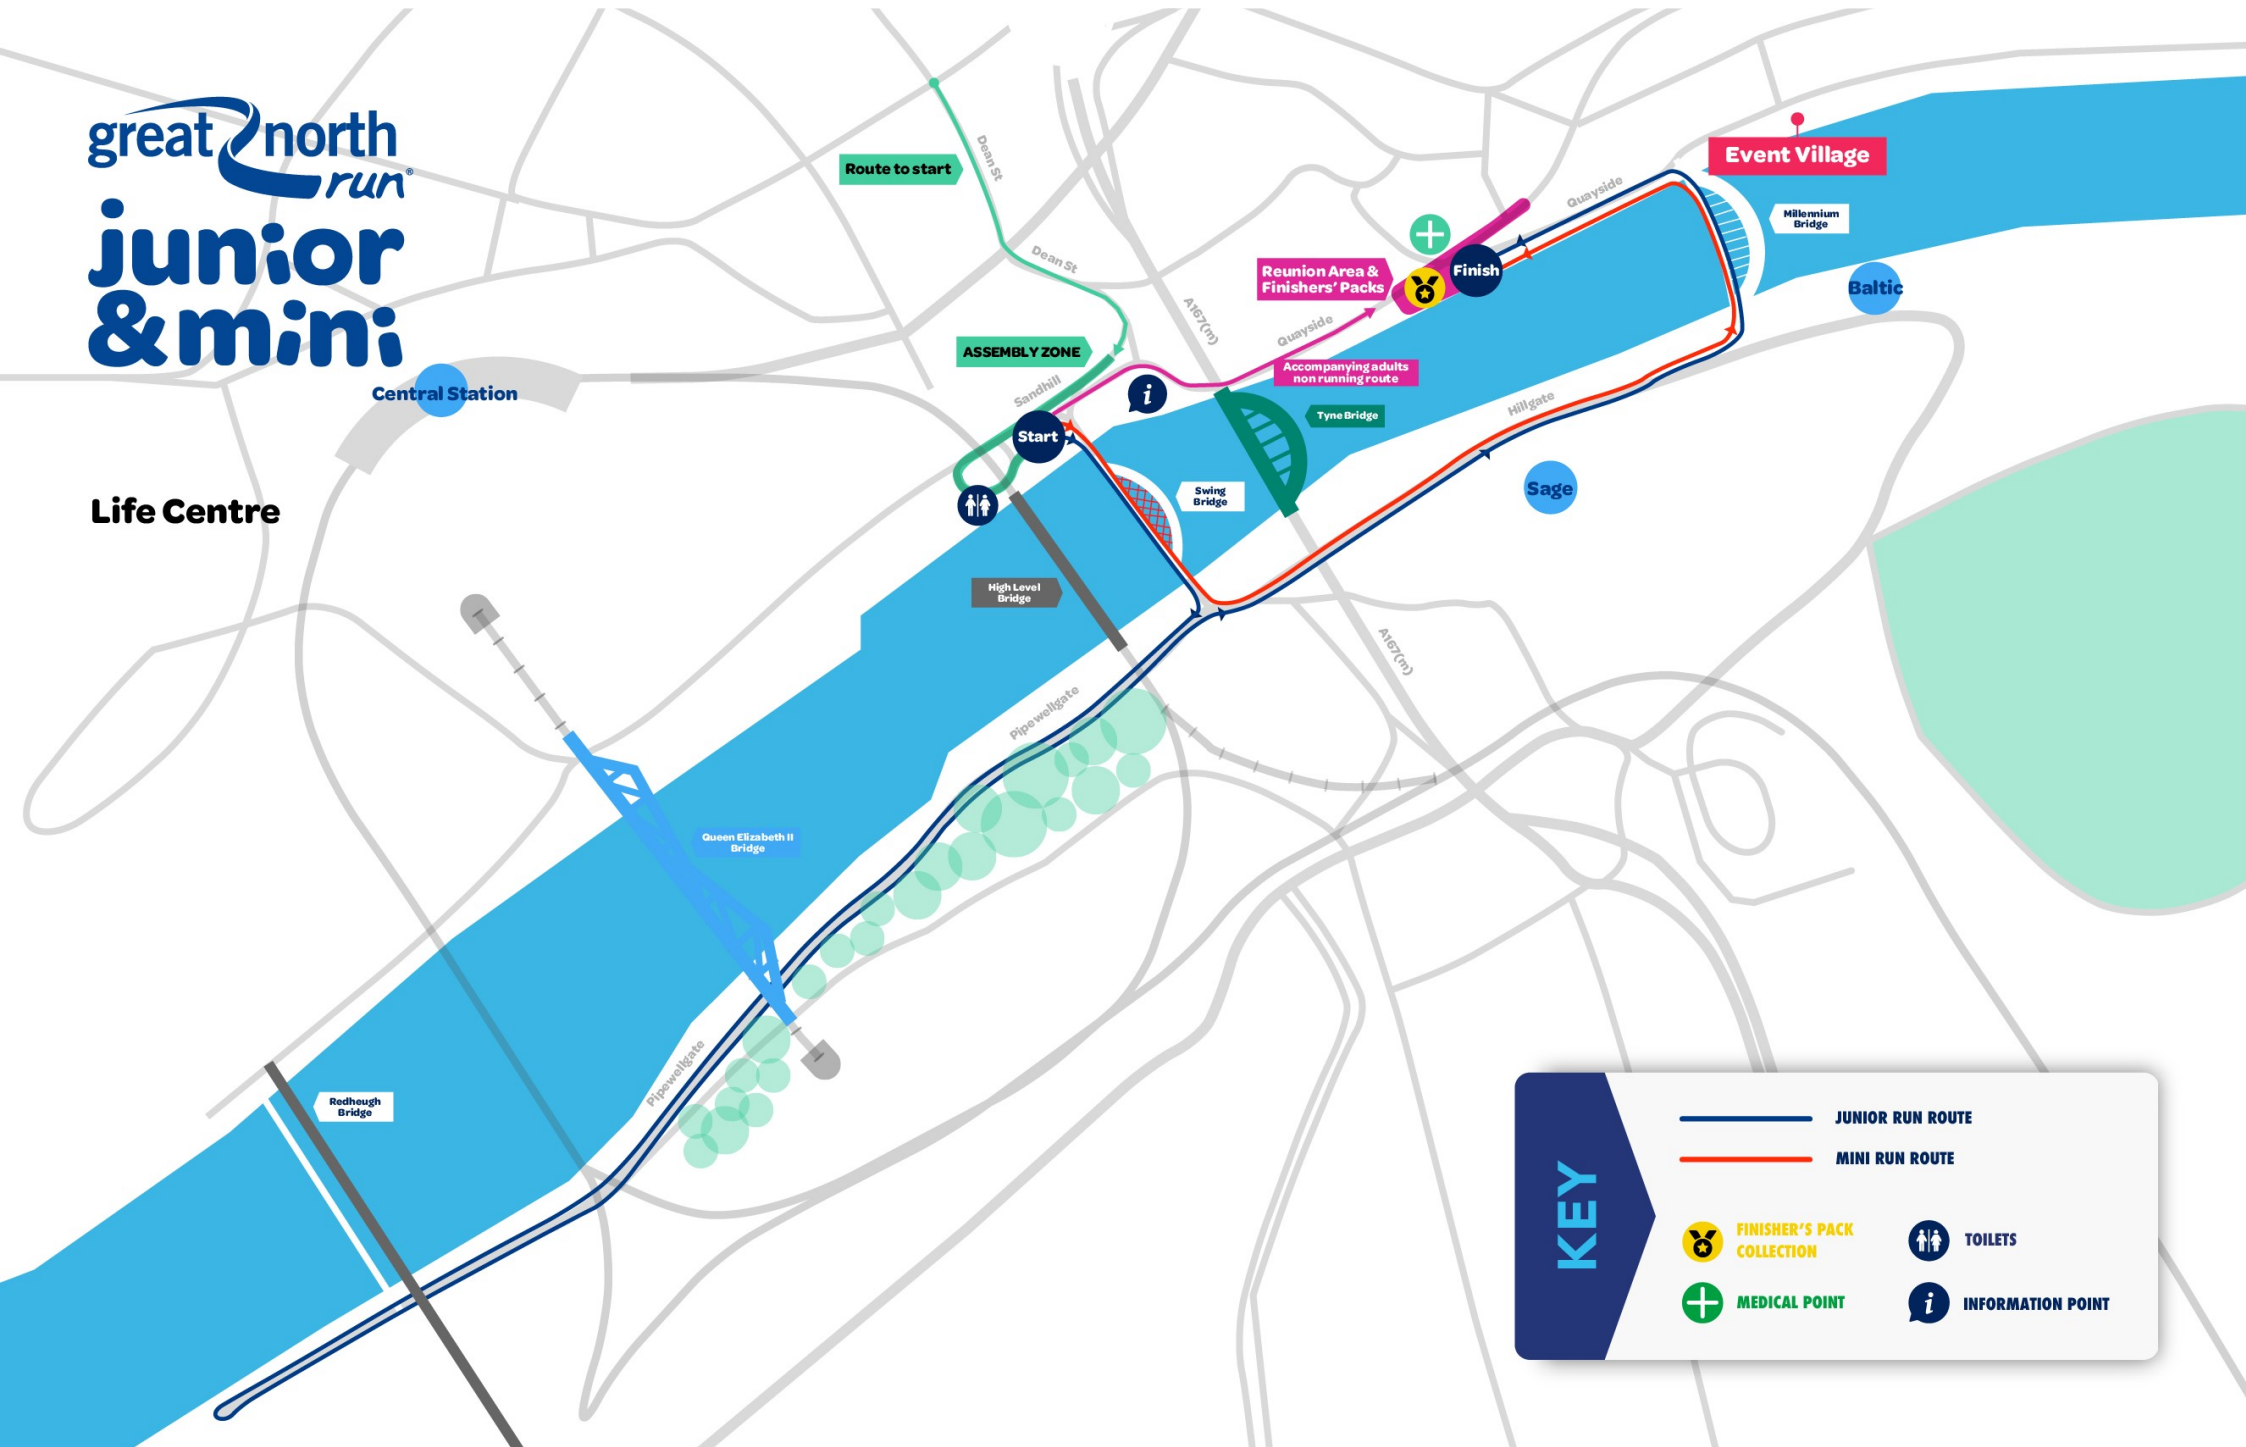

great north run[®] junior & mini

Central Station

Life Centre

KEY

- JUNIOR RUN ROUTE
- MINI RUN ROUTE
- FINISHER'S PACK COLLECTION
- MEDICAL POINT
- TOILETS
- INFORMATION POINT