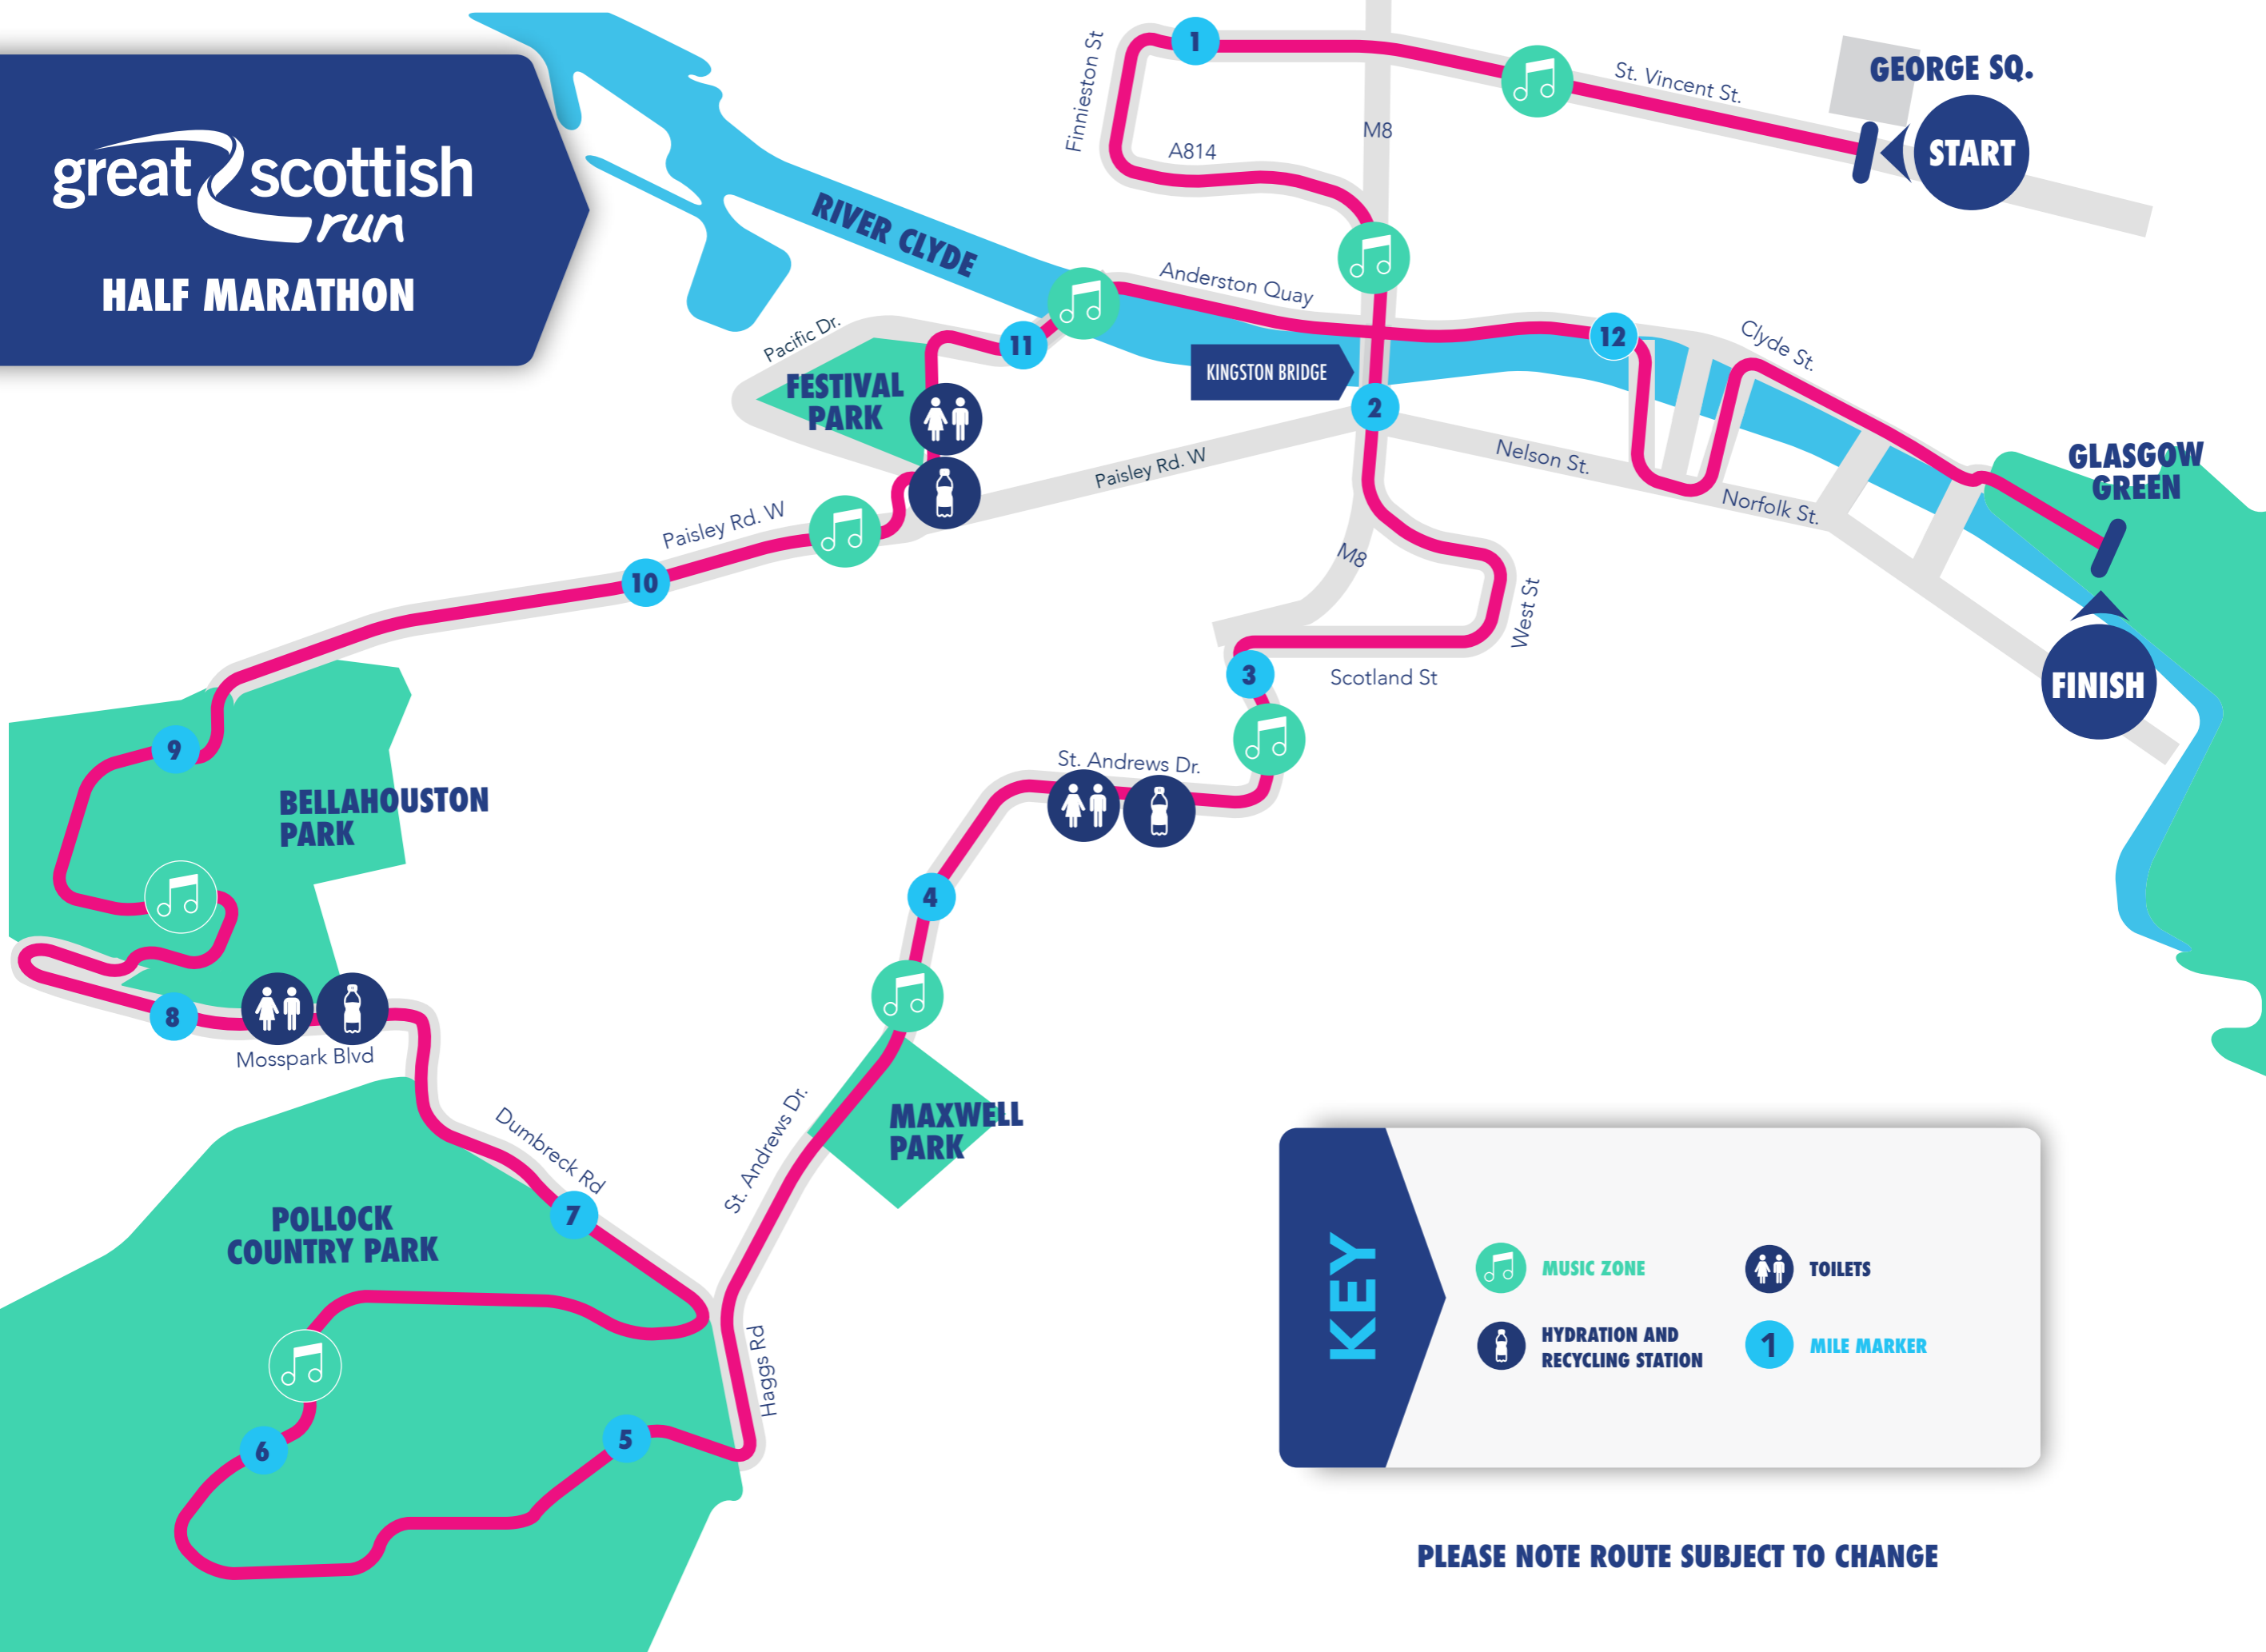

great scottish run

HALF MARATHON

KEY

 MUSIC ZONE	 TOILETS
 HYDRATION AND RECYCLING STATION	 MILE MARKER

PLEASE NOTE ROUTE SUBJECT TO CHANGE