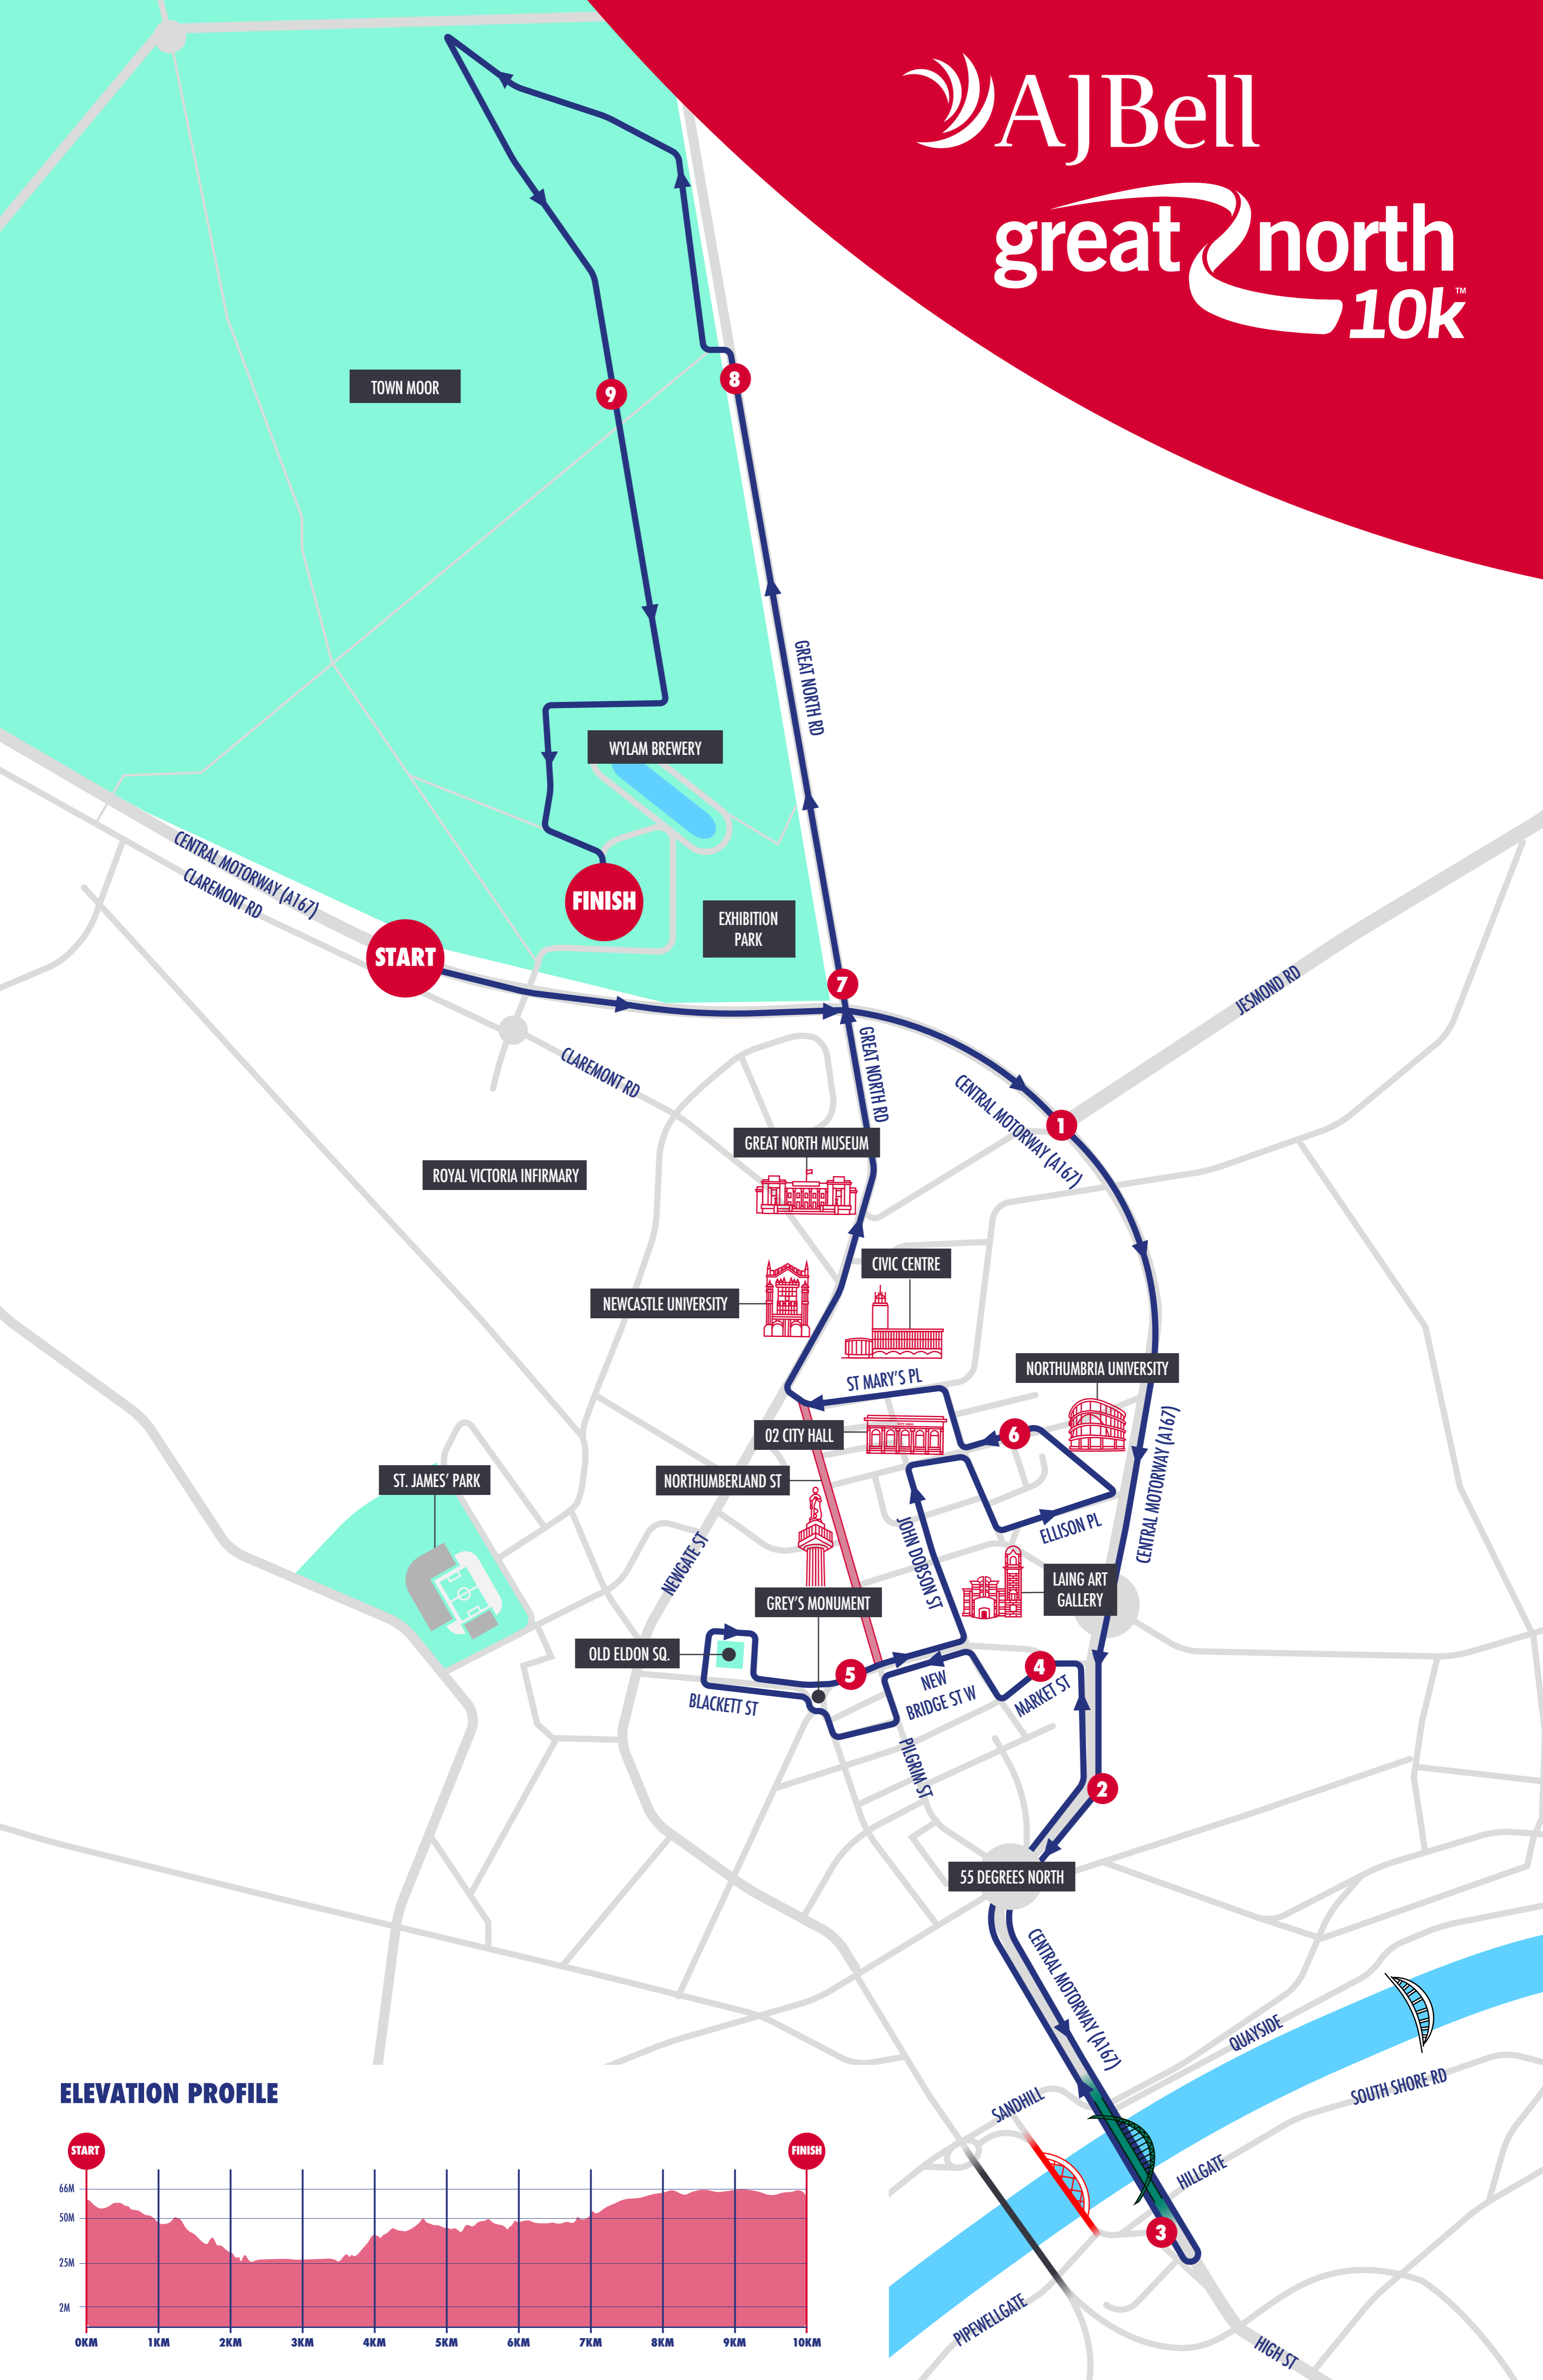

AJBell

great north 10k™

ELEVATION PROFILE