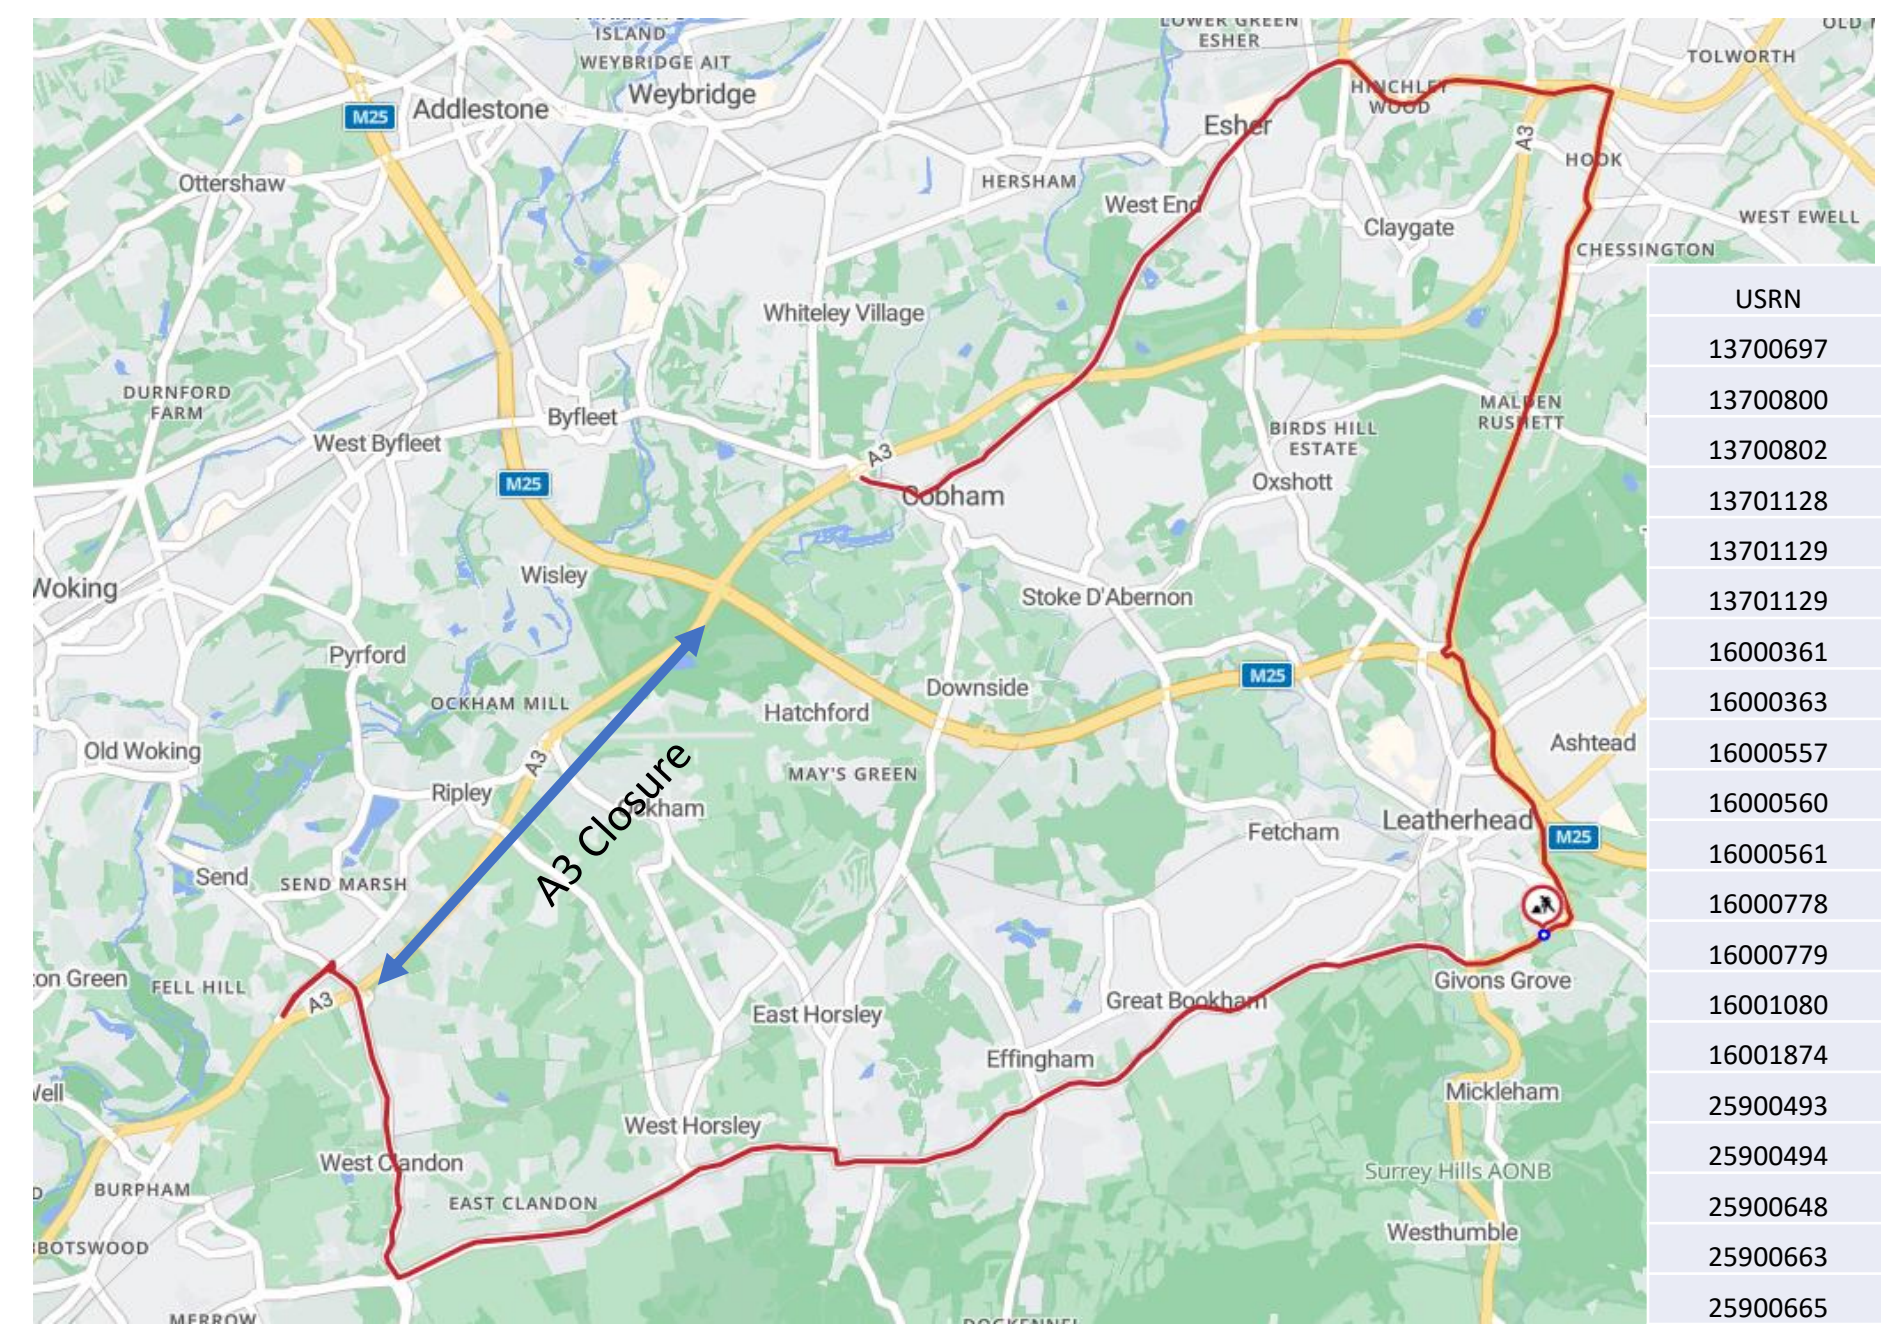

Diversion route for A3 weekend closure 14-15 Oct 2023

USRN	Location
13700697	High Street Esher
13700800	Kingston By-Pass Esher
13700802	Kingston By-Pass Long Ditton Surbiton,
13701128	Portsmouth Rd Cobham
13701129	Portsmouth Rd Esher
13701129	Portsmouth Rd Esher
16000361	Clandon Rd Send,
16000363	Clandon Rd West Clandon
16000557	Epsom Road East Clandon
16000560	Epsom Road West Clandon
16000561	Epsom Road West Horsley
16000778	Guildford Rd East Horsley
16000779	Guildford Rd Effingham,
16001080	London Rd send
16001874	The Street West Clandon
25900493	Guildford road Bookham
25900494	Young Street Fetcham
25900648	Kingston Rd Leatherhead
25900663	By- pass Rd Leatherhead
25900665	Leatherhead Road Bookham