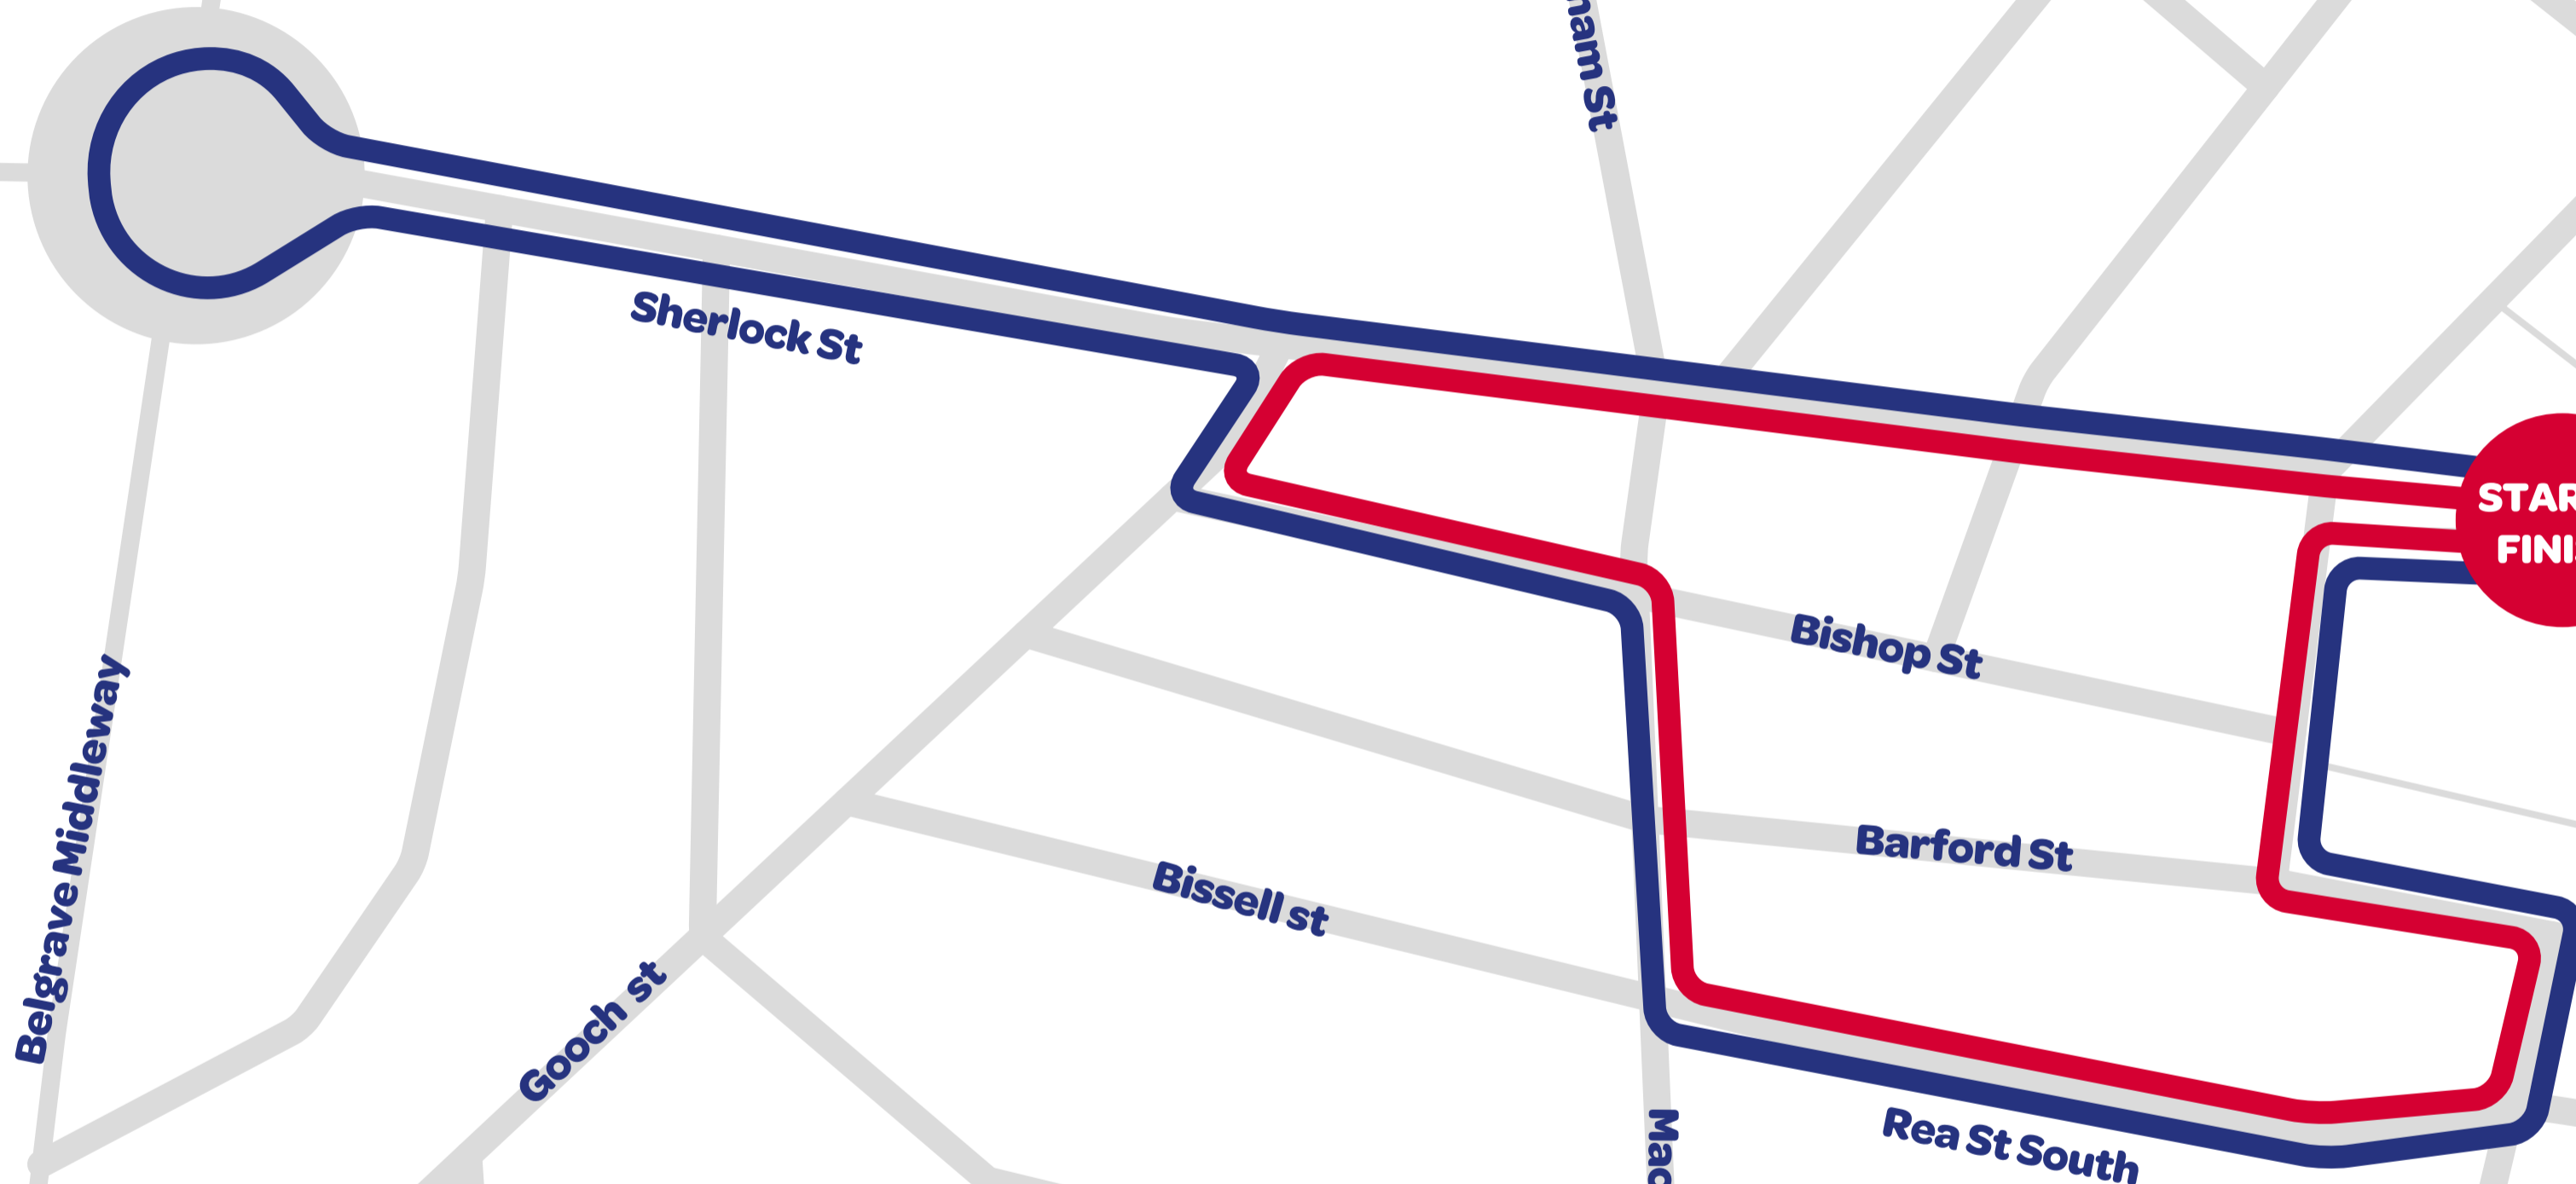

SMITHFIELD

START & FINISH

Belgrave Middleway

Gooch st

Bissell st

Macdonald St

Rea St South

Barford St

Bishop St

Sherlock St

Wrentham St

Pershore St

KEY

- MINI ROUTE (1.5K)
- JUNIOR ROUTE (2.5K)